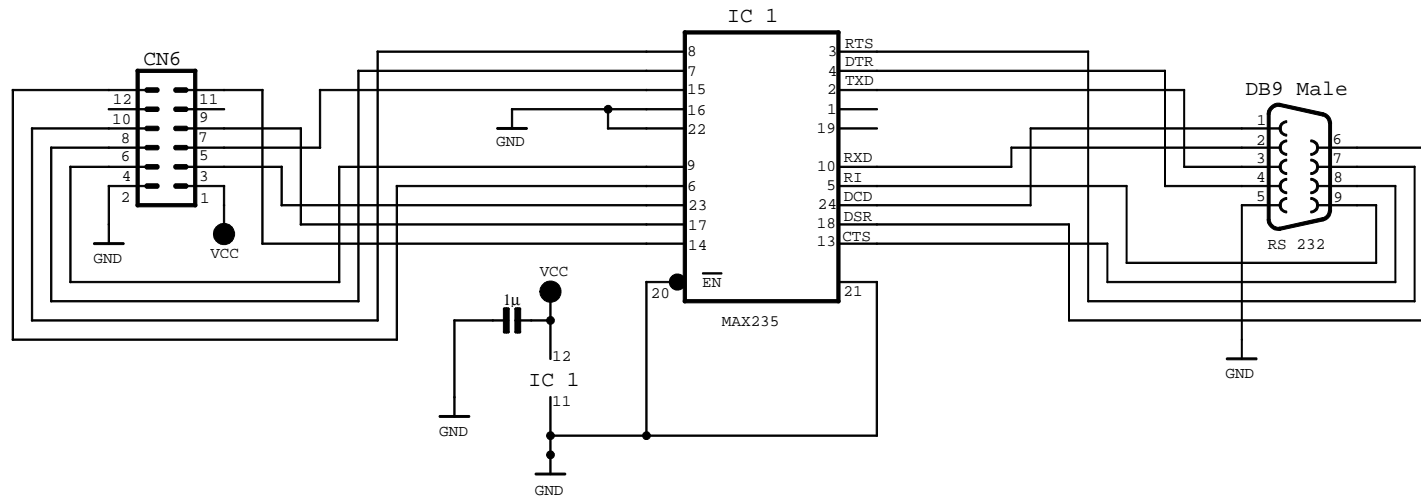

RS232 for Virgin WebPlayer

CN6	CN15	DB9	Signal
3	3	1	DCD Data Carrier Detect
4	4	2	RxD Receive Data
5	5	3	TxD Transmit Data
6	6	4	DTR Data Terminal Ready
2	2/10/16	5	GND Ground
7	7	6	DSR Data Set Ready
8	8	7	RTS Request To Send
11	11	8	CTS Clear To Send
12	12	9	RI Ring Indicator
1	1/9	-	+5V

Real Serial Port (RS232) for Boundless Virgin WebPlayer

Thanks to Zombie

TITLE: Seriell

Document Number:

REV:

Date: 9/30/2001 03:18:52p

Sheet: 1/1